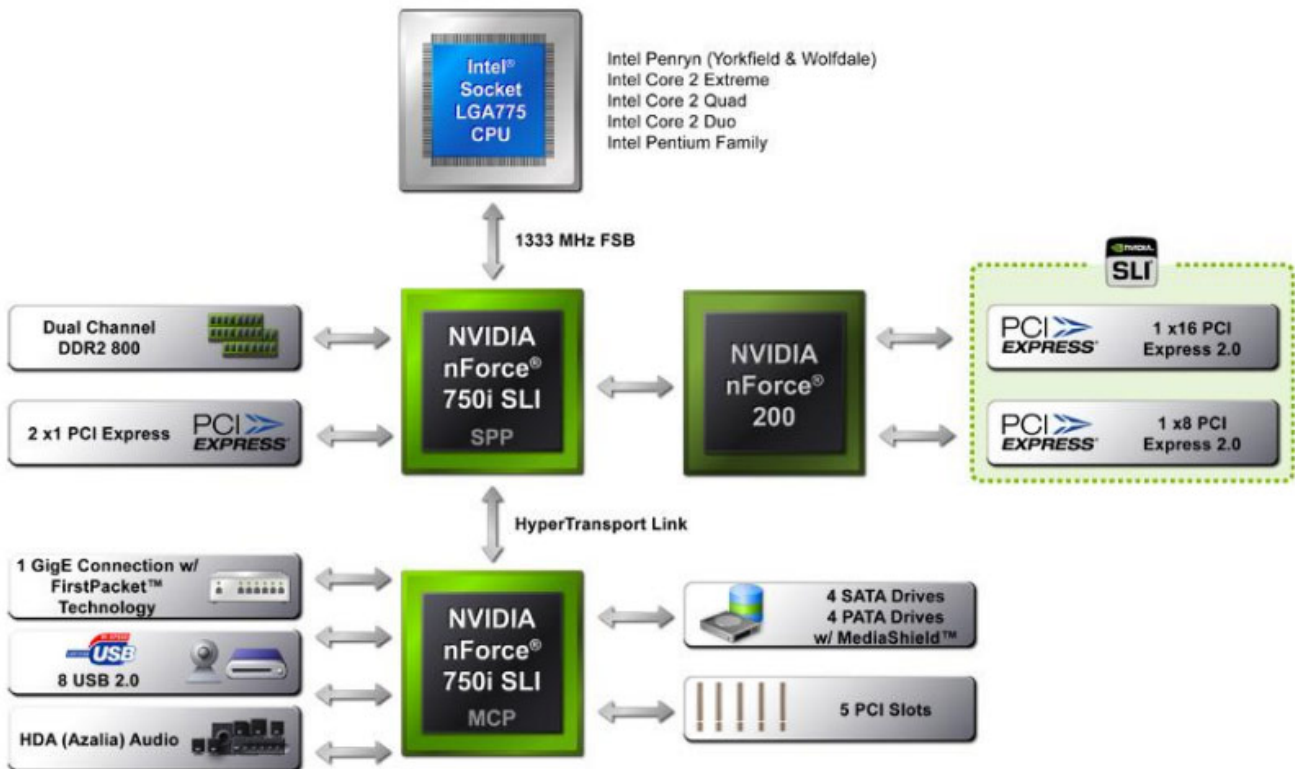

[Evga 750i Ftw Driver For Mac](#)

NVIDIA nForce® 750i SLI™ Block Diagram for Intel Architecture

[Evga 750i Ftw Driver For Mac](#)

Download

EVGA nForce 790i SLI FTW: Revolutionary chipset lover design guides airflow apart from the images credit card.