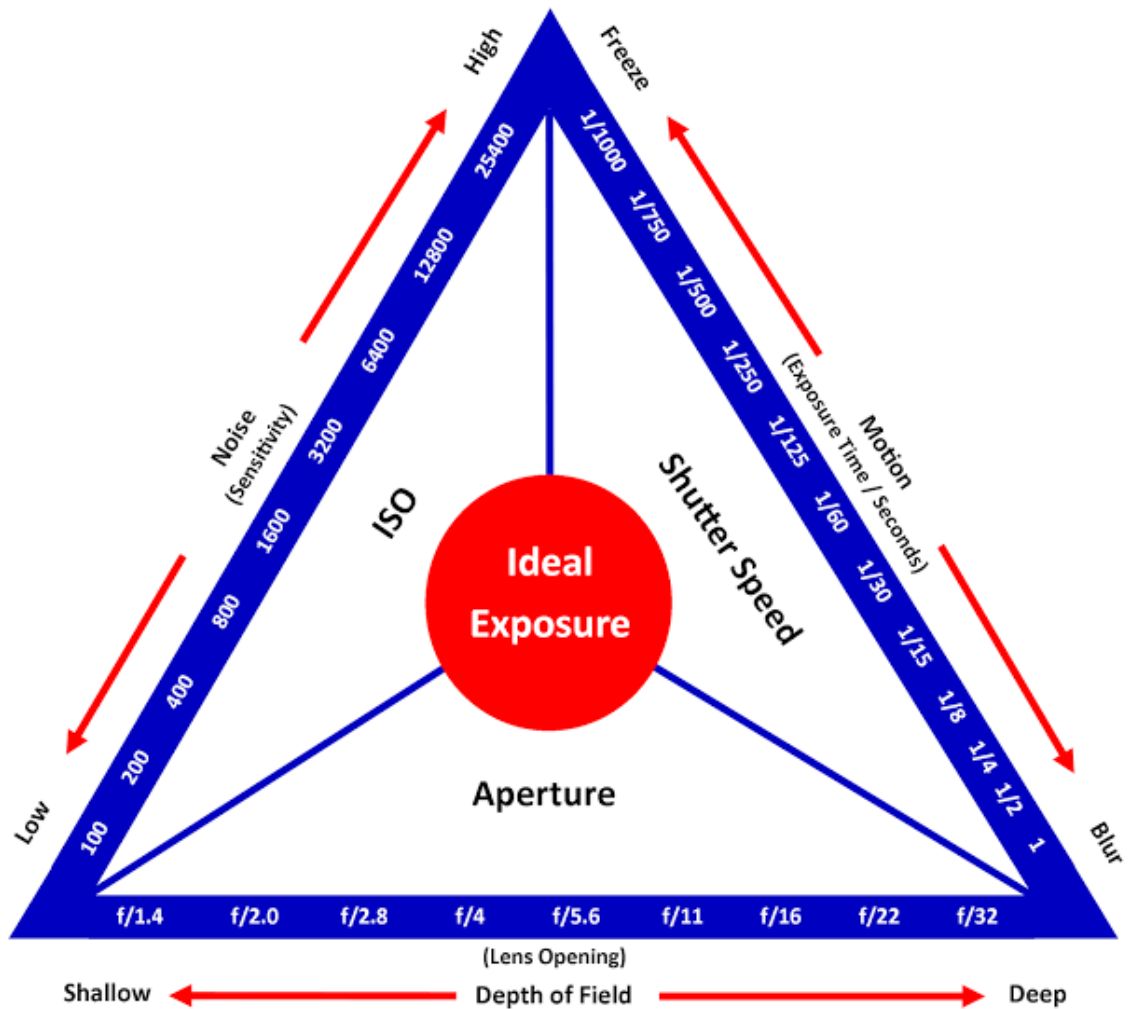

# Download

[More ISO Settings Misinformation](#)

Exposure Triangle Model Compiled By Vernon Chalmers

---

[More ISO Settings Misinformation](#)

**Download**

---

ISO sensitivity plays in an important in both creating the correct exposure and ... As you increase the ISO, the sensor becomes more sensitive to light, which .... It results in pictures with more grains and lesser saturation, detail, and dynamic range. ISO in Digital Photography. ISO speed as a term was progressed to the .... In digital cameras ISO setting do NOT effect sensor sensitivity. ISO settings are APPLIED GAIN, amplification of sensor output if you like.

ISO on a digital camera does not change sensitivity! ... Further, some camera electronics add fixed pattern noise into the image and the human .... Jump to Common ISO Myths and Misconceptions - As you increase your ISO number, your photos will grow progressively brighter. For that reason, ISO can help you capture images in darker environments, or be more flexible about your aperture and shutter speed settings. However, raising your ISO has consequences.. A dial with more modes. Most digital cameras support the ability to choose among a number of configurations, or modes, ... Together with setting ISO manually or automatically, this (PASM) yields the  $4 \times 2 = 8$  possible combinations of manual/auto. ... Snow modes compensate for the misinformation the white snow gives the .... I hate dis-information as much as anyone, if not more, but this is not misinformation. ISO selection has an effect on dynamic range, even in RAW. It is not just ...