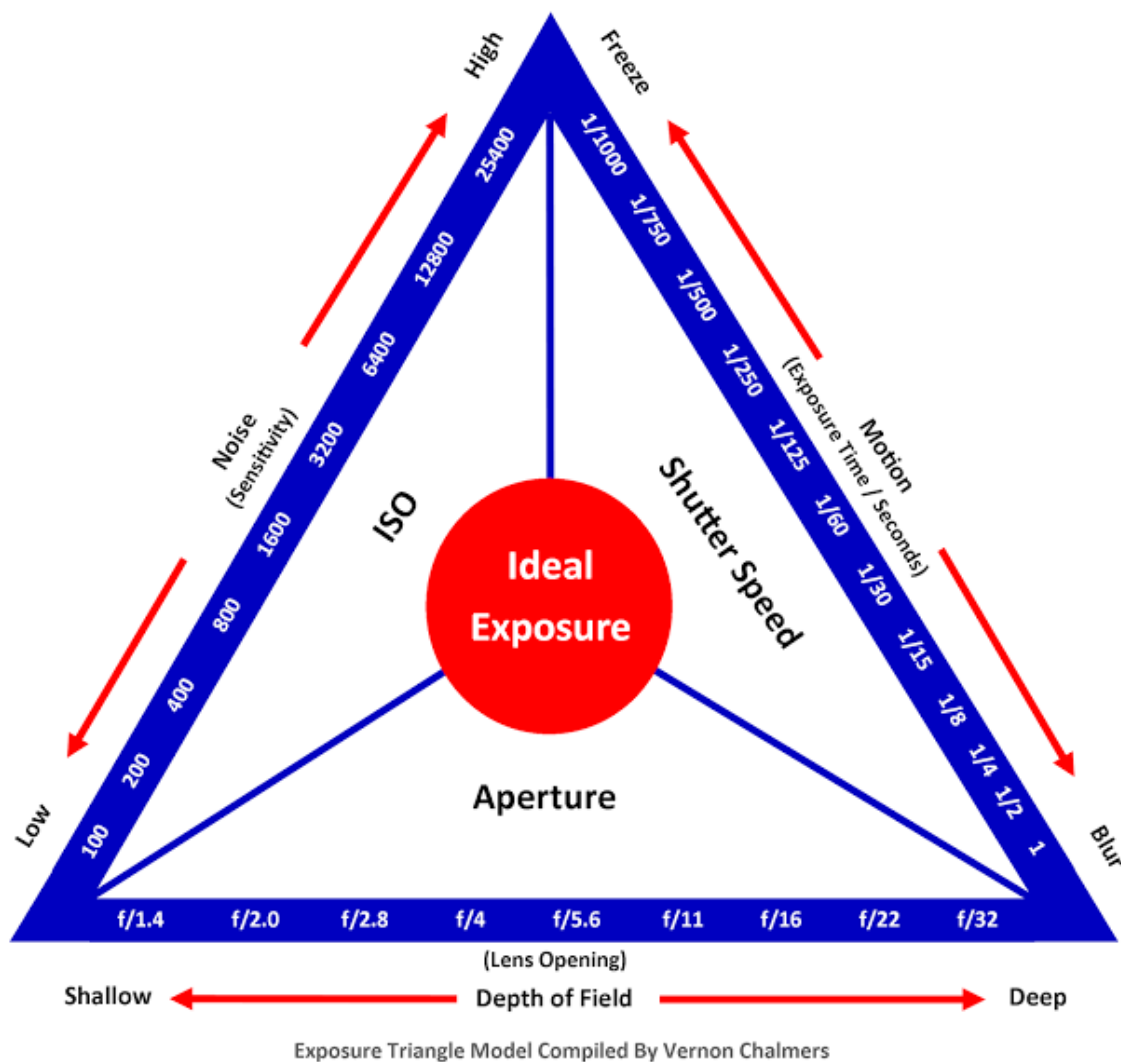

[JetBrains DataGrip 2019.1.1](#)

[Aussie back door, Google Glass iPhone AR, Bluetooth mesh networking, Kygo, more Apple Pay, Starling Bank, Snapchat's new features](#)

So for the very same exposure, a bigger sensor captures more photons and exhibits less shot noise. The role of ISO Sensitivity is not to change .... The tests of noise at different ISO settings on test reports at many websites follow this ... The noise may be noticed more at high ISO, but it's not the high ISO that's .... High ISO film/settings are ideal for boosting exposure in darker environments, but they ... With that in mind, let's get into using ISO for more creative purposes! ... There are many misconceptions about how ISO works, and arguments about its .... Simply put, ISO is the measurement of a camera's sensitivity to light. The higher the ISO number the more sensitive the sensor is. A higher ISO number means .... For example, changing the ISO doesn't change sensor sensitivity. ... in part, to the plethora of misinformation on the internet about ISO and how it works. ... are for photographers who want to better understand the ISO setting and know more ... [bZx to Integrate Chainlink Following $350k DeFi Lending Exploitation](#)

[Key reimage pc repair](#)